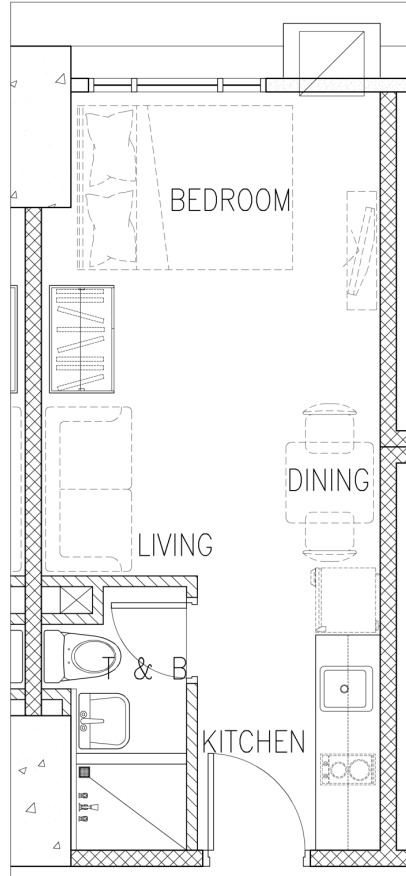

FOR TRAINING PURPOSES ONLY

Adult Lap Pool

Pool Deck

Kiddie Pool

Pavilion

axis
RESIDENCES

FOR TRAINING PURPOSES ONLY

UNIT LAYOUTS

STUDIO 24 sqm

2BR 51 sqm