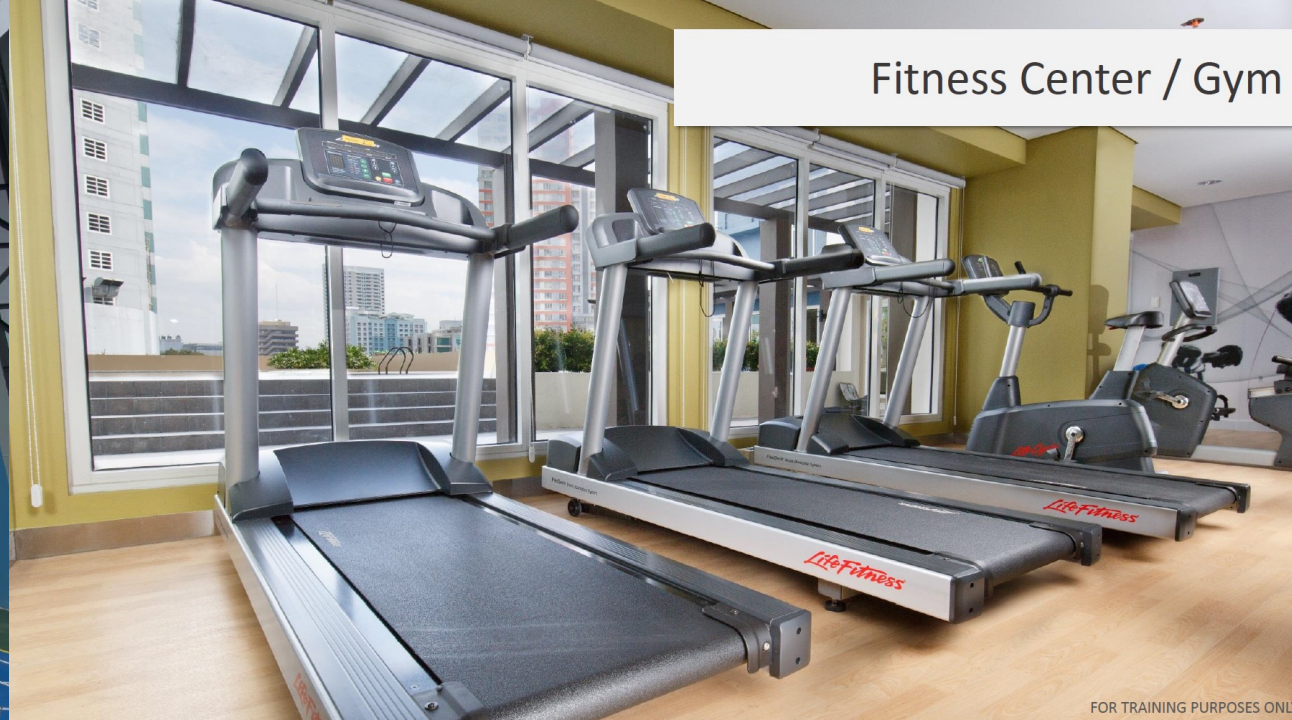

axis
RESIDENCES

axis
RESIDENCES

Drop-off Area

FOR TRAINING PURPOSES ONLY

Tower A Lobby

FOR TRAINING PURPOSES ONLY

Elevator Lobby

FOR TRAINING PURPOSES ONLY

Basketball / Multipurpose
Covered Court

FOR TRAINING PURPOSES ONLY

Fitness Center / Gym

FOR TRAINING PURPOSES ONLY

Children's Playground

FOR TRAINING PURPOSES ONLY

axis
RESIDENCES

Function Room

FOR TRAINING PURPOSES ONLY

Adult Lap Pool

Pool Deck

Kiddie Pool

Pavilion

axis
RESIDENCES

FOR TRAINING PURPOSES ONLY

UNIT LAYOUTS